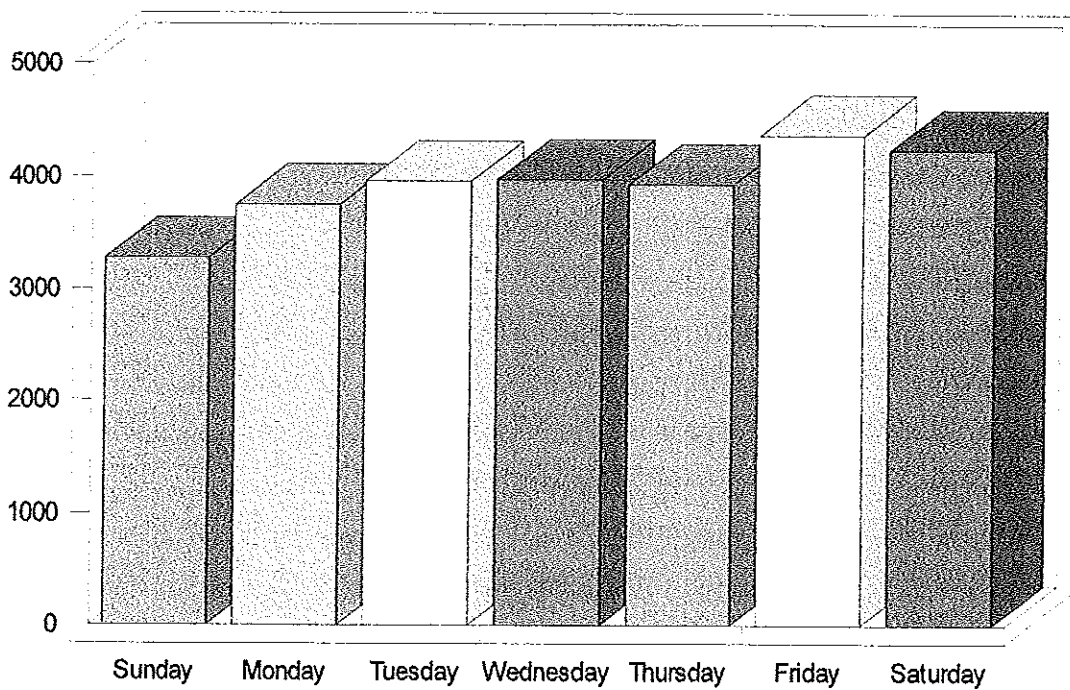

Moberly Police Department
Calls For Service By Days Of Week
 1/1/2009 Through 12/31/2009

Day of Week	Calls	Percent of Total Calls
Sunday	3,275	11.90%
Monday	3,752	13.64%
Tuesday	3,960	14.39%
Wednesday	3,976	14.45%
Thursday	3,934	14.30%
Friday	4,373	15.89%
Saturday	4,244	15.42%

Total Calls	27,514
--------------------	---------------

Moberly Police Department
All Events by Hour of Day
 Report Period 1/1/2009 Through 12/31/2009

Time Period	Period Count	Percent of Total Calls	Total Calls: 27,514
00:00 - 00:59 Hours	1,423	5.17%	
01:00 - 01:59 Hours	1,379	5.01%	
02:00 - 02:59 Hours	1,039	3.78%	
03:00 - 03:59 Hours	1,005	3.65%	
04:00 - 04:59 Hours	706	2.57%	
05:00 - 05:59 Hours	659	2.40%	
06:00 - 06:59 Hours	486	1.77%	
07:00 - 07:59 Hours	661	2.40%	
08:00 - 08:59 Hours	1,079	3.92%	
09:00 - 09:59 Hours	1,172	4.26%	
10:00 - 10:59 Hours	1,080	3.93%	
11:00 - 11:59 Hours	1,043	3.79%	
12:00 - 12:59 Hours	1,098	3.99%	
13:00 - 13:59 Hours	1,199	4.36%	
14:00 - 14:59 Hours	1,306	4.75%	
15:00 - 15:59 Hours	1,362	4.95%	
16:00 - 16:59 Hours	1,382	5.02%	
17:00 - 17:59 Hours	1,316	4.78%	
18:00 - 18:59 Hours	1,199	4.36%	
19:00 - 19:59 Hours	1,358	4.94%	
20:00 - 20:59 Hours	1,522	5.53%	
21:00 - 21:59 Hours	1,473	5.35%	
22:00 - 22:59 Hours	1,325	4.82%	
23:00 - 23:59 Hours	1,242	4.51%	